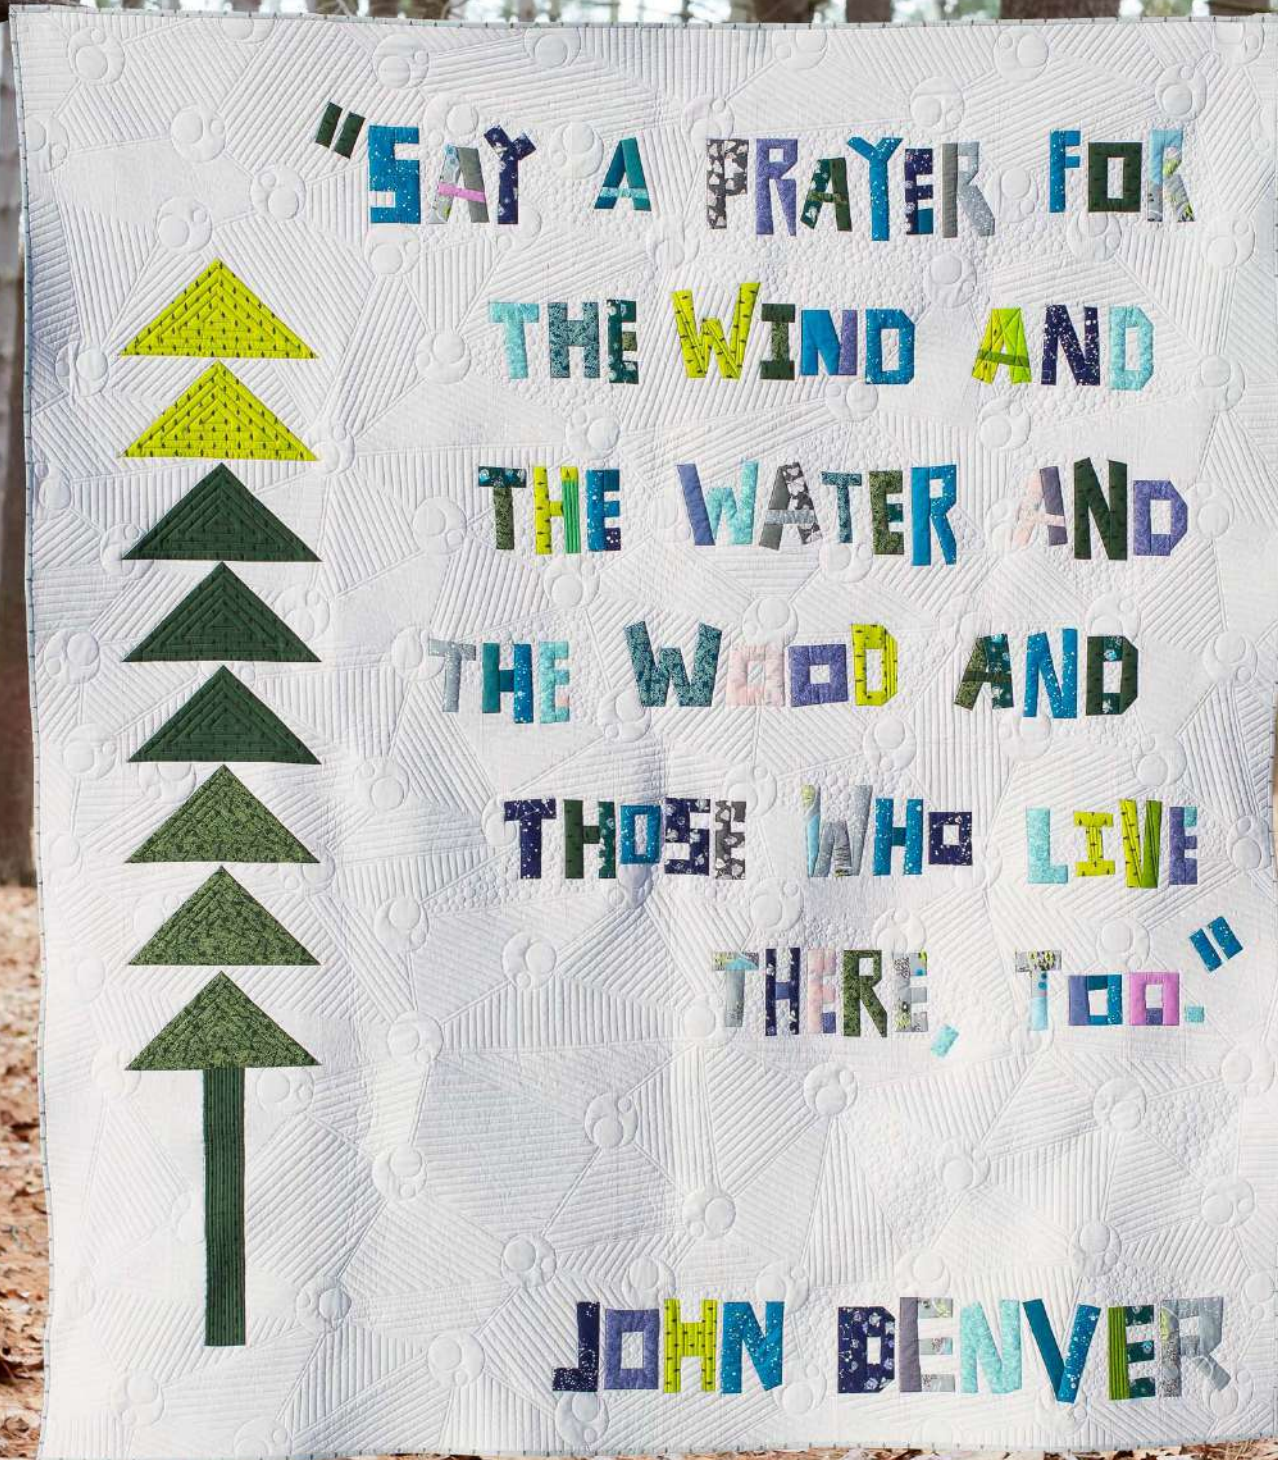

Hiking Journal

(77" x 86") by Heather Givans

PATTERN FOR SALE: CRIMSONTATE.COM

"SAY A PRAYER FOR

THE WIND AND

THE WATER AND

THE WOOD AND

THOSE WHO LIVE

THERE, TOO."

JOHN DENVER