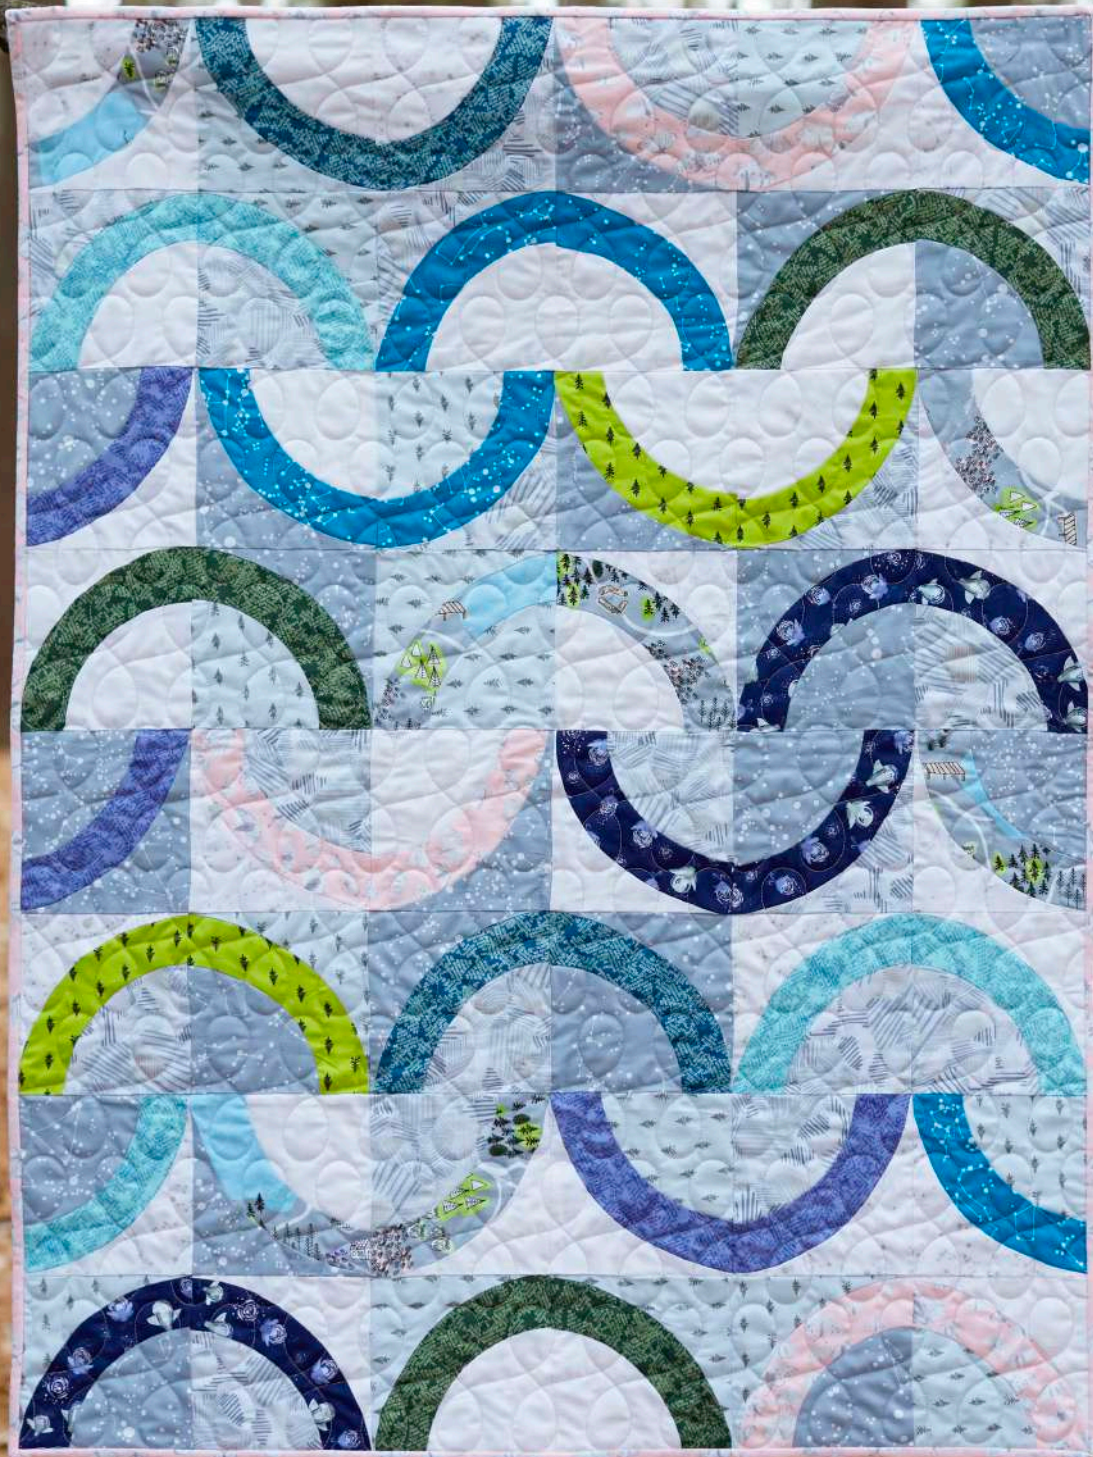

Horizon (45" x 60")

by Sew Many Creations

PATTERN FOR SALE: SEWMANYCREATIONS.NY.COM