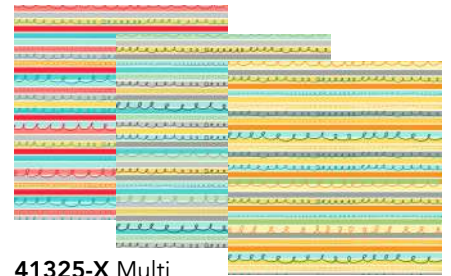

B is for Bear - 64" x 88"

Designed by Wendy Sheppard

SKU#	YDS	SKU#	YDS	SKU#	YDS
41322P-X Multi	1 Panel	41326-4 Red	1/8	37098-29 Curacao** (Includes Binding)	1/8
41324-2 Turquoise	1/8	41326-5 Green	1/8		
41325-2 Turquoise	1 1/8	41327-3 Yellow	1/8	Backing (Your Choice)	5 1/2
41326-2 Turquoise	1/8	41327-5 Green	1/8		
41326-3 Yellow	1/8	31835 White*	1		

*From 1930's Solids **From Palette

Free Projects

Petting Zoo
56"x 80"

Zoo
64"x 80"

A is for Alligator
65"x 86"

B is for Bear
64"x 88"

Zoo Pillows
20"x 24" & 15"x 20"

14 SKUs - Ships to stores January 2016

41322P-X
Animal ABC Panel
Actual Size: 45"x 70"

41323-X Multi

41324-1 White
41324-2 Turquoise

41325-X Multi
41325-2 Turquoise
41325-3 Yellow

41326-2 Turquoise **41326-4 Red**
41326-3 Yellow **41326-5 Green**